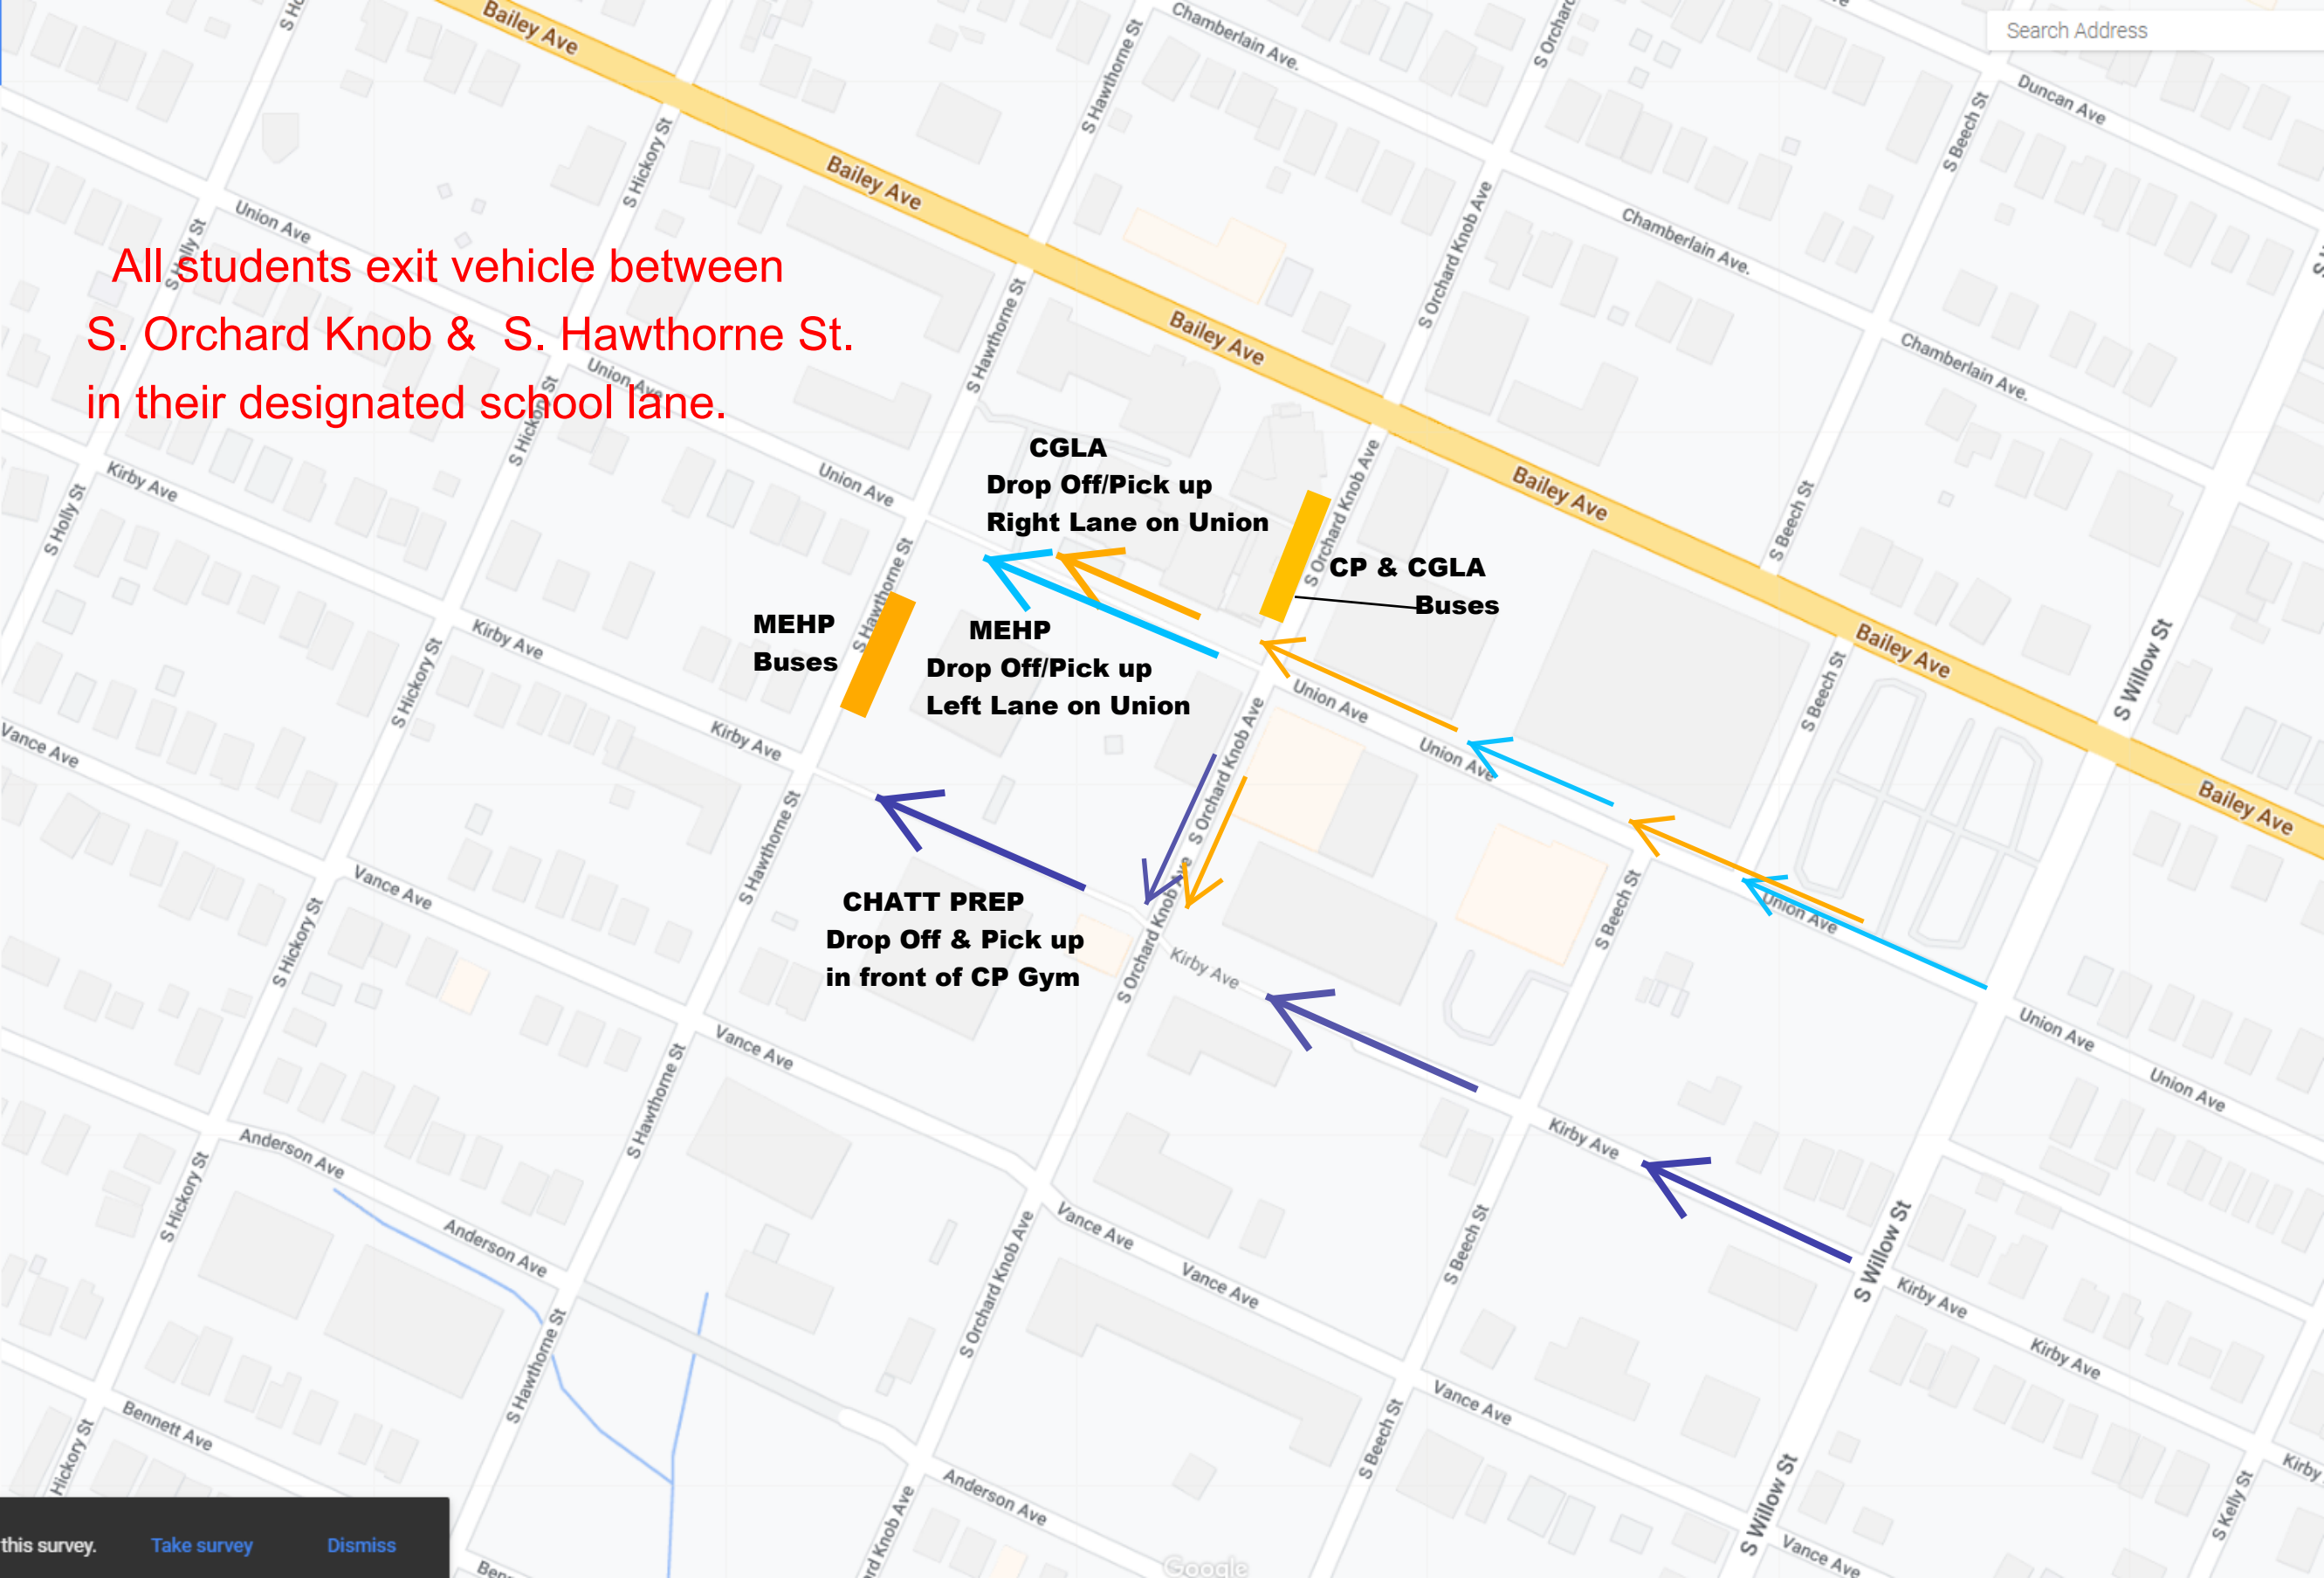

All students exit vehicle between
S. Orchard Knob & S. Hawthorne St.
in their designated school lane.

CGLA
Drop Off/Pick up
Right Lane on Union

CP & CGLA
Buses

MEHP
Buses

MEHP
Drop Off/Pick up
Left Lane on Union

CHATT PREP
Drop Off & Pick up
in front of CP Gym